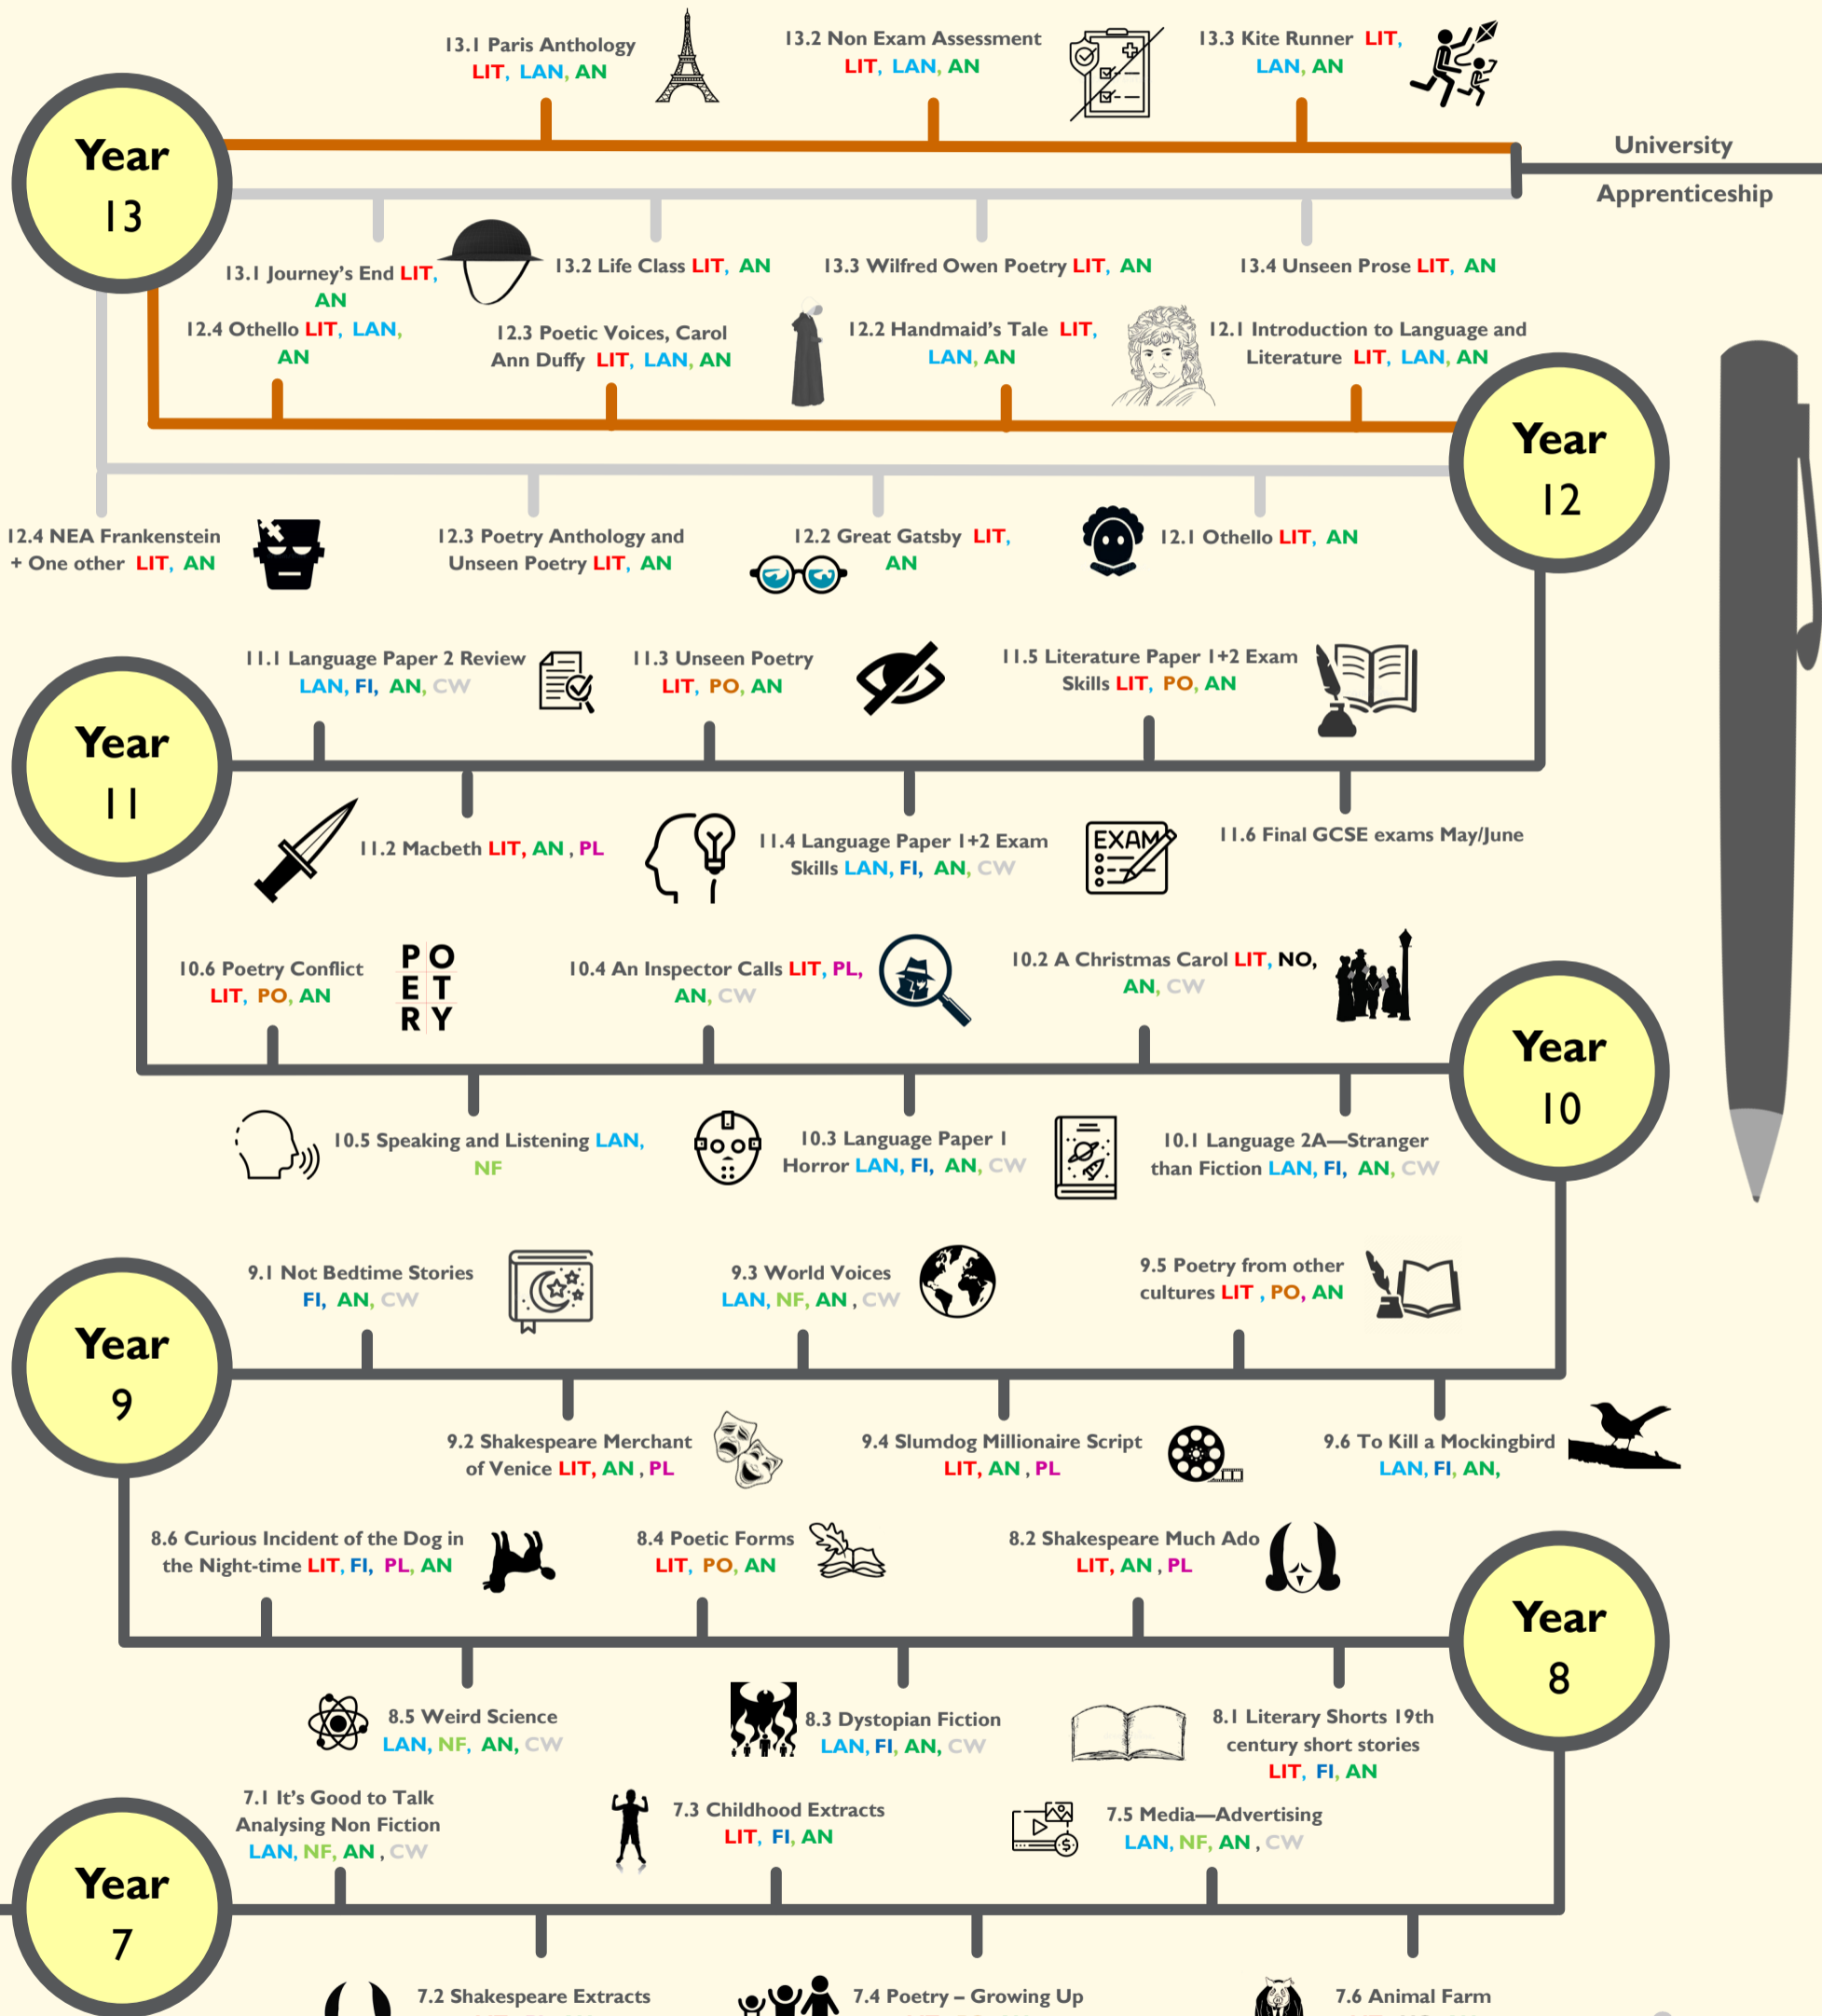

# english

## Curriculum Journey

Literature  
Lit/Lang

AN Analysis  
LAN Language  
LIT Literature  
CW Creative Writing  
PO Poetry  
PL Playscripts  
NO Novels  
FI Fiction  
NF Non Fiction